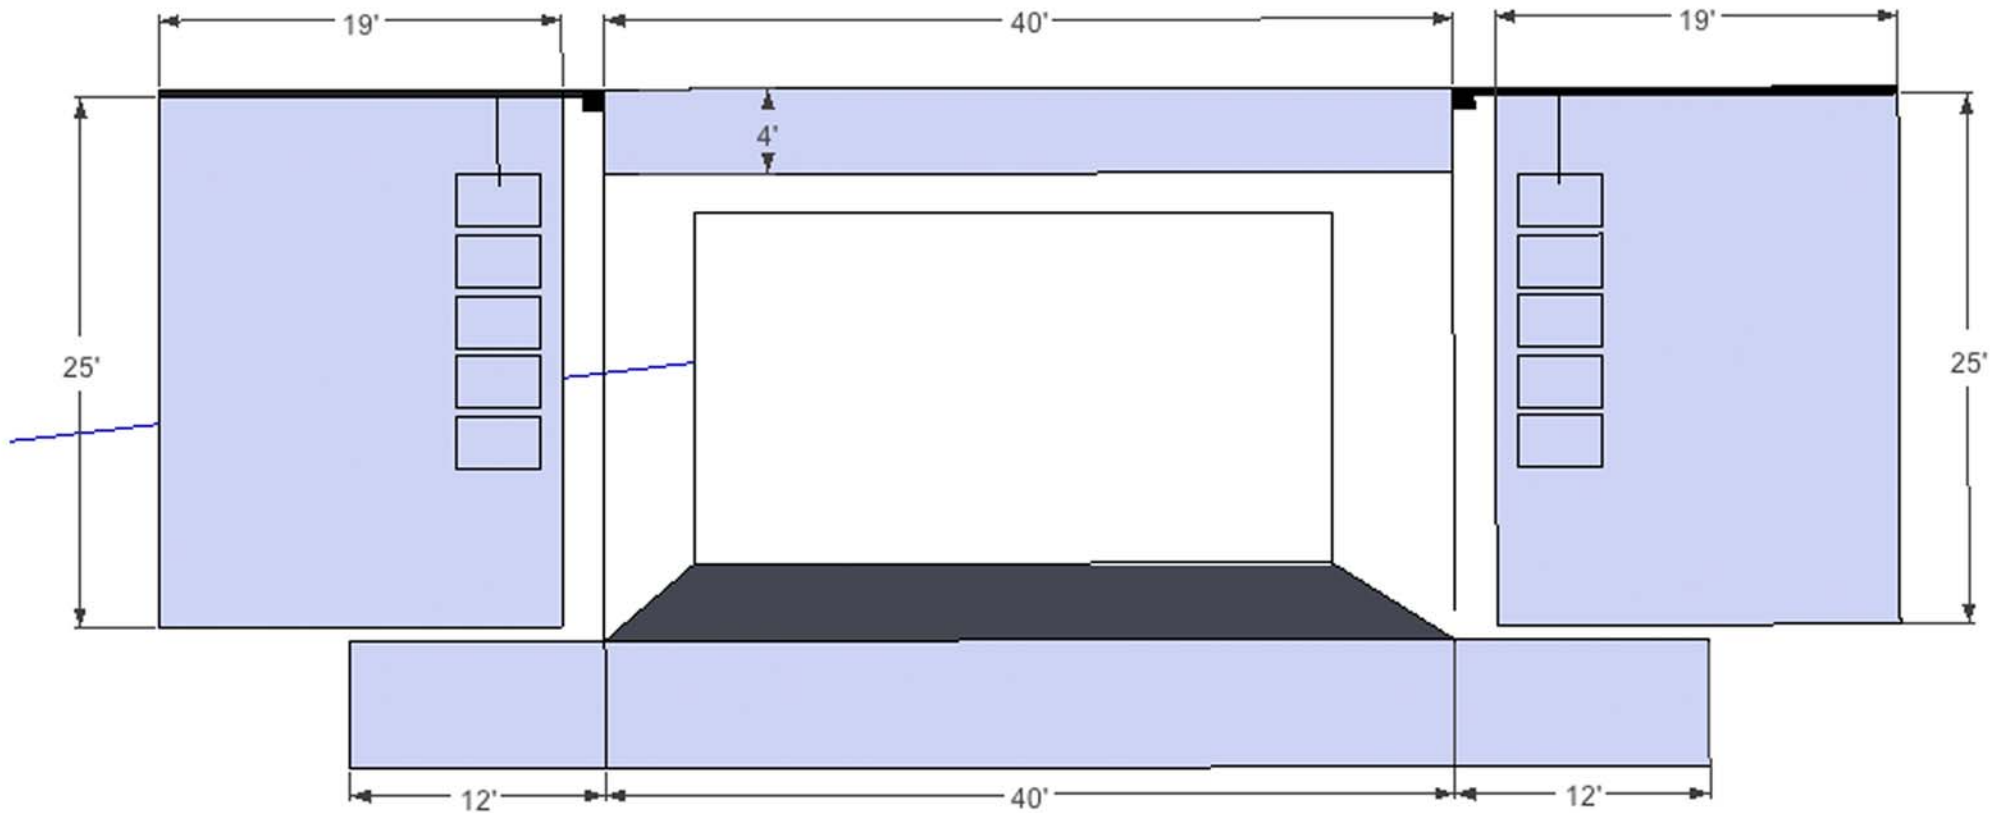

Superstage Banner Specifications

SL320 40' x 40' stage

All banners must be printed on Blow-thru material.
Grommets placed every foot (12") along all sides

Superstage Banner Specifications

SL320 40' x 40' stage

All banners must be printed on Blow-thru material.
Grommets placed every foot (12") along all sides