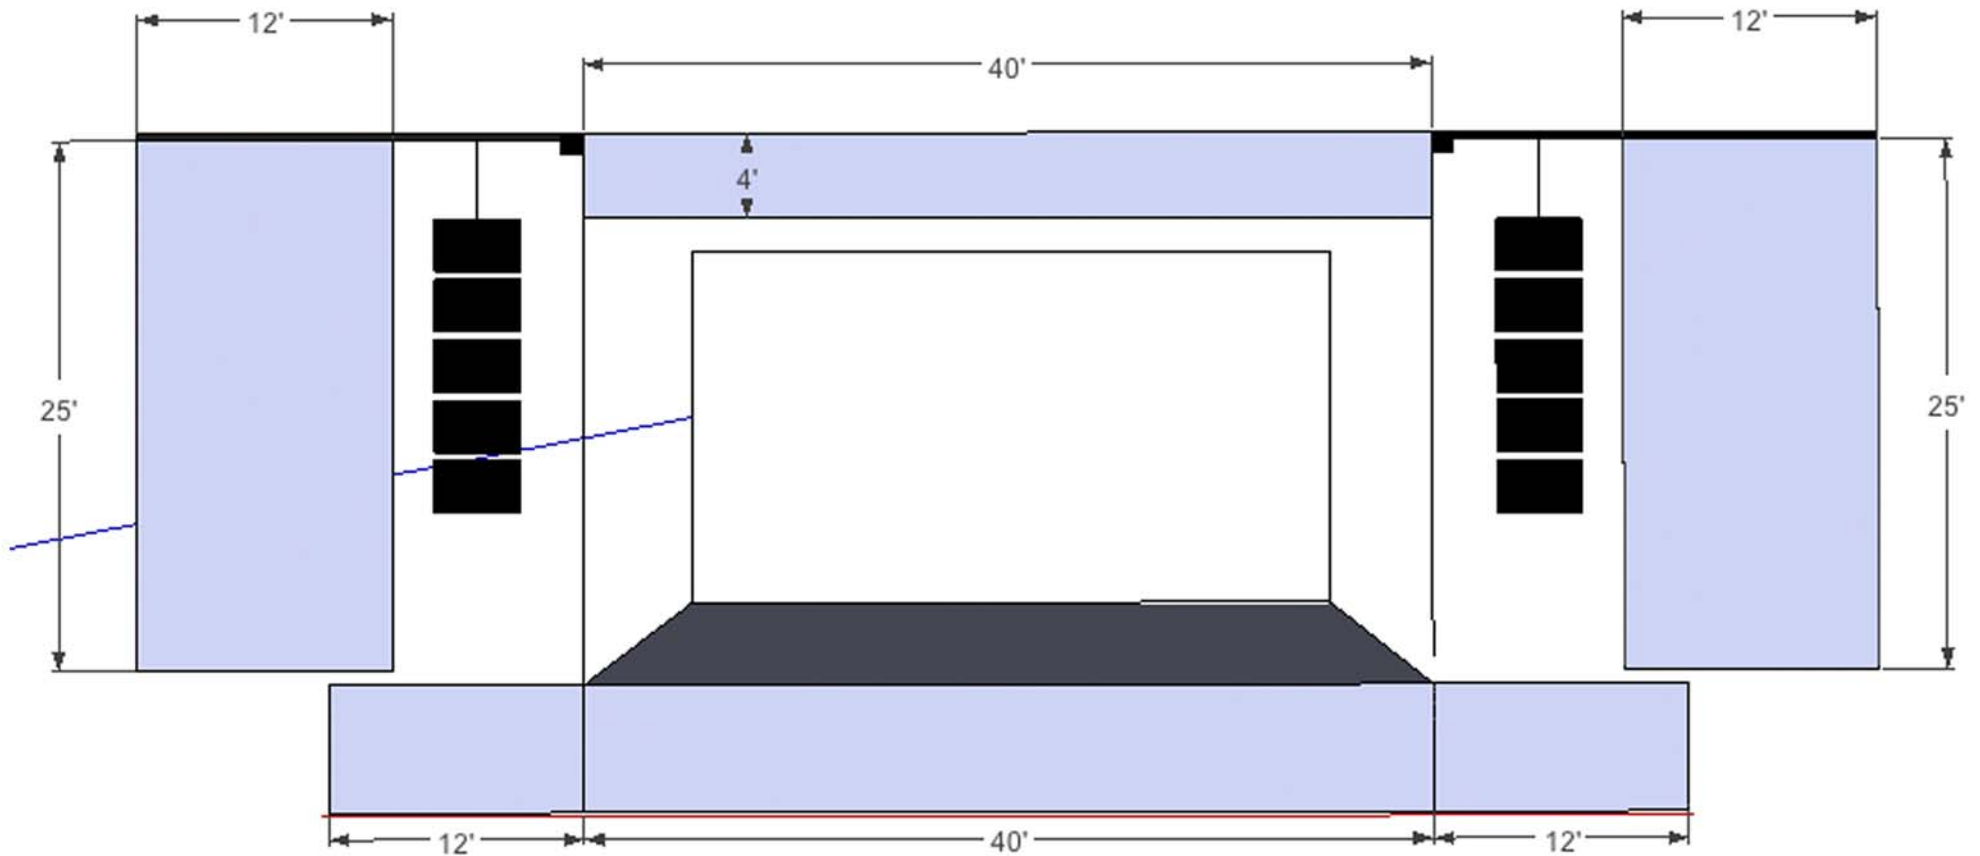

Superstage Banner Specifications

SL320 40' x 40' stage

All banners must be printed on Blow-thru material.
Grommets placed every foot (12") along all sides

Superstage Banner Specifications

SL320 40' x 40' stage

All banners must be printed on Blow-thru material.
Grommets placed every foot (12") along all sides